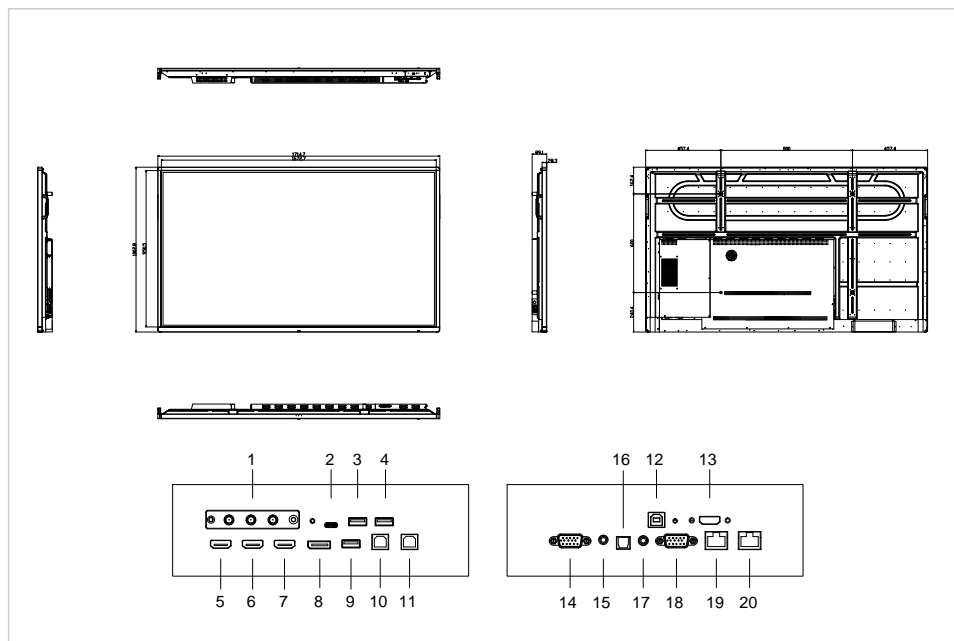

1	Wi-Fi module
2	USB-C
3	USB-A 3.0
4	USB-A 3.0
5	HDMI out
6	HDMI (ARC) 1
7	HDMI 2
8	DisplayPort
9	USB-A 2.0
10	Touch USB 1
11	Touch USB 2
12	Touch USB 3
13	HDMI 3
14	VGA (PC)
15	PC audio in
16	SPDIF
17	Audio out
18	RS232
19	LAN
20	LAN

Specifications

Viewing angle max	H: 178 ° / V: 178 °°
Brightness	350 cd/m²
Contrast ratio static / dynamic	4000:1 / 5000:1
Response time	8 ms
Supported colours	1073,3M
Display resolution / refresh rate	3840 x 2160 / 60 Hz
Input resolution / refresh rate	3840 x 2160 / 60 Hz
Ops slot	yes
Fanless design	yes
Display control	Touch OSD, Keypad, RS-232C, IR remote controller
Automatic brightness adjustment	yes
Speaker	3x15W
Power consumption / Standby	295 / 0.5 (Watt)
Durability / Lifespan	16/7 / 40000 hours
Input connectors	HDMI (3x),DisplayPort,USB-A 3.0 (3x),USB-A 2.0,USB-C,VGA,PC audio-in,Ethernet (2x)
Output connectors	HDMI,mini-toslink,Audio line-out
Touch technology	Advanced infra-red touch technology
Touch operation	Finger, Glove, Stylus
Number of touch points	32
Driver	Win: plug and play (optional driver) / Mac: driver
Sup. operating systems	Android,Linux,Mac OSX,Windows 10,Windows 8.1

Logistics

Quantity	1
Packing dimensions	231 x 1875 x 1186 (mm)
Weight (gross/net)	70.00 kg / 54.00 kg