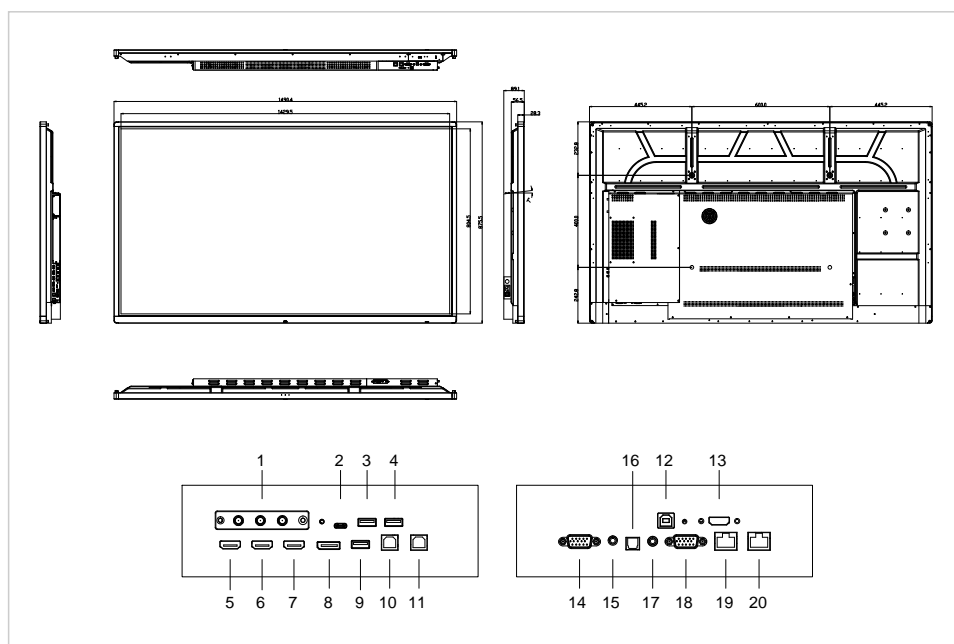

1	Wi-Fi module
2	USB-C
3	USB-A 3.0
4	USB-A 3.0
5	HDMI out
6	HDMI (ARC) 1
7	HDMI 2
8	DisplayPort
9	USB-A 2.0
10	Touch USB 1
11	Touch USB 2
12	Touch USB 3
13	HDMI 3
14	VGA (PC)
15	PC audio in
16	SPDIF
17	Audio out
18	RS232
19	LAN
20	LAN

Specifications

Viewing angle max	H: 178 ° / V: 178 °°
Brightness	350 cd/m²
Contrast ratio static / dynamic	4000:1 / 5000:1
Response time	9 ms
Supported colours	1073,3M
Display resolution / refresh rate	3840 x 2160 / 60 Hz
Input resolution / refresh rate	3840 x 2160 / 60 Hz
Ops slot	yes
Fanless design	yes
Display control	Touch OSD, Keypad, RS-232C, IR remote controller
Automatic brightness adjustment	yes
Speaker	3x15W
Power consumption / Standby	160 / 0.5 (Watt)
Durability / Lifespan	16/7 / 40000 hours
Input connectors	HDMI (3x),DisplayPort,USB-A 3.0 (3x),USB-A 2.0,USB-C,VGA,PC audio-in,Ethernet (2x)
Output connectors	HDMI,mini-toslink,Audio line-out
Touch technology	Advanced infra-red touch technology
Touch operation	Finger, Glove, Stylus
Number of touch points	32
Driver	Win: plug and play (optional driver) / Mac: driver
Sup. operating systems	Android,Linux,Mac OSX,Windows 10,Windows 8.1

Logistics

Packing dimensions	228 x 1665 x 1079 (mm)
Weight (gross/net)	56.00 kg / 43.00 kg