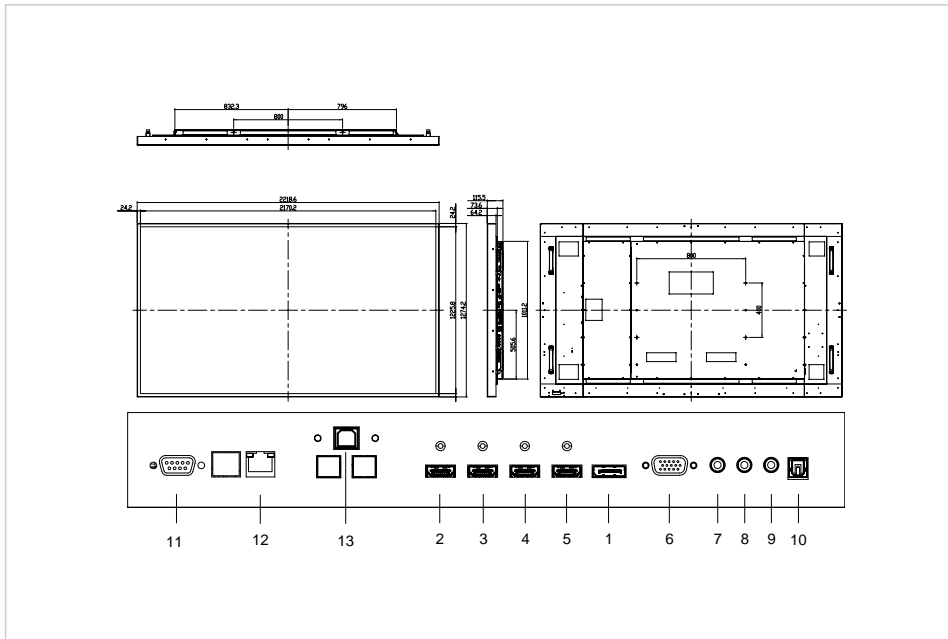

1	USB 3.0 (for OPS)
2	RS232
3	Ethernet
4	OPS slot
5	DisplayPort 1.2
6	HDMI 1.4
7	HDMI 1.4
8	HDMI 1.4
9	HDMI 1.4
10	VGA (PC)
11	PC audio in
12	IR extender
13	Line out
14	SPDIF
15	Touch USB
16	Power switch
17	Power cord input
18	USB 2.0 (for OPS)
19	USB 2.0 (for OPS)

Specifications

Colour	Black
Article dimensions	2219 x 1274 x 115.5 (mm)
Bezel size	24.2 mm
Viewing angle max	H: 178 ° / V: 178 °°
Size diagonal	98"
Brightness	500 cd/m²
Contrast ratio static / dynamic	3100:1 / 5000:1
Response time	8 ms
Supported colours	1.06 Billion
Display resolution / refresh rate	3840 x 2160 / 120 Hz
Input resolution / refresh rate	3840 x 2160 / 60 Hz
Ops slot	yes
Fanless design	yes
Display control	IR remote controller, Keypad, RS-232C
Automatic brightness adjustment	yes
Speaker	2x10W@4Ω HQ
Power consumption / Standby	610 / 0.5 (Watt)
Durability / Lifespan	24/7 / - hours
Input connectors	DisplayPort,HDMI (4x),VGA,USB-A (3x),PC audio-in,IR extender
Output connectors	SPDIF audio-out,Audio-out
Touch technology	High Resolution Infrared
Touch operation	Finger, Stylus, Glove
Number of touch points	12
Driver	Win: plug and play (optional driver) / Mac: driver
Sup. operating systems	Linux,Mac OSX,Windows 10,Windows 7,Windows 8
Package contents	e-Screen,Remote control unit,Quick setup guide,Power cable,HDMI cable,USB cable,IR extender,Ergonomic stylus,USB flash drive
Product warranty	5 years

Logistics

Quantity	1
Packing dimensions	294 x 2363 x 1430 (mm)